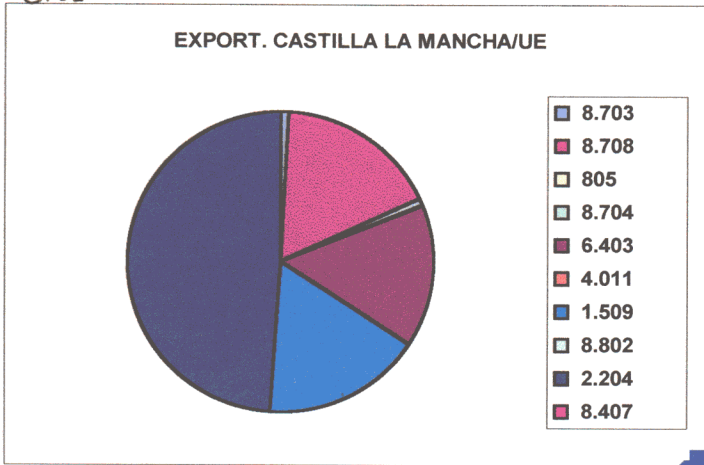

CASTILLA LA MANCHA

C.XXV

EXPORTACION			IMPORTACION		
PARTIDAS	UNION EUROPEA	TODOS LOS PAISES	PARTIDAS	UNION EUROPEA	TODOS LOS PAISES
8.703	260.602.607	271.490.209	8.703	48.859.938.419	48.887.791.301
8.708	6.180.240.685	7.190.118.153	8.708	11.585.740.265	12.403.122.539
805	10.671.169	25.746.671	805	4.866.739	8.388.283
8.704	248.645.073	261.306.173	8.704	25.782.201.318	25.852.844.742
6.403	5.435.650.166	13.939.199.966	6.403	184.445.597	314.954.782
4.011		7.343.789	4.011	33.390.518	597.460.663
1.509	6.056.244.683	6.325.046.420	1.509	279.078.776	279.078.776
8.802		3.943.157	8.802		357.126.800
2.204	17.414.524.394	20.686.051.047	2.204	15.954.603	23.122.549
8.407	2.797.786	2.797.786	8.407	27.927.154	31.946.734
TOTAL	35.609.376.563	48.713.043.371		86.773.543.389	88.755.837.169

G.52