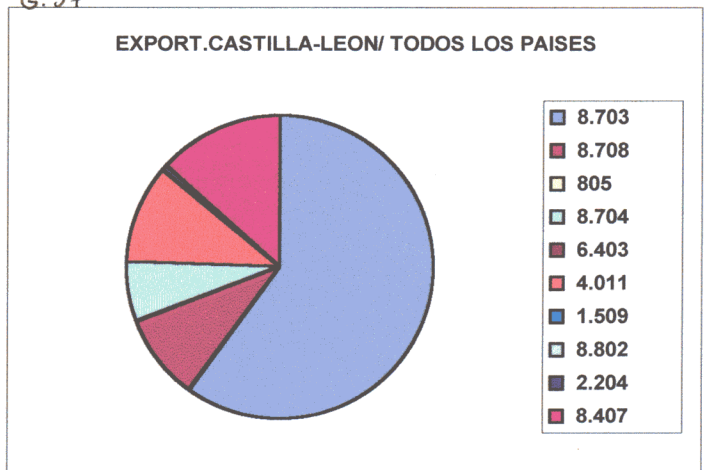

CASTILLA-LEON

C.XXVI

EXPORTACION

IMPORTACION

PARTIDAS	UNION EUROPEA	TODOS LOS PAISES	PARTIDAS	UNION EUROPEA	TODOS LOS PAISES
8.703	352.519.244.977	362.044.557.332	8.703	45.883.903.286	46.134.153.236
8.708	52.530.535.682	56.452.455.871	8.708	191.629.495.248	192.656.218.787
805	85.538.208	91.137.576	805	355.359	2.849.102
8.704	36.526.503.874	38.555.245.465	8.704	4.596.078.945	4.661.757.111
6.403	27.735.150	84.413.467	6.403	53.655.967	56.163.610
4.011	47.681.359.340	62.998.245.474	4.011	38.785.930.901	40.221.582.910
1.509	48.008.410	53.126.730	1.509		
8.802			8.802		
2.204	1.658.701.265	4.057.326.074	2.204	106.683.590	140.999.349
8.407	74.069.151.852	79.872.249.524	8.407	20.688.387.019	20.707.197.588
TOTAL	565.146.778.758	604.208.757.513		301.744.490.315	304.580.921.693

G.56

G.57

UNION EUROPEA
565.146.778.758
301.744.490.315

TODOS LOS PAISES
604.208.757.513
304.580.921.693

G.58

G.59

Fuente: Dptº de Aduanas. Elaboración propia.