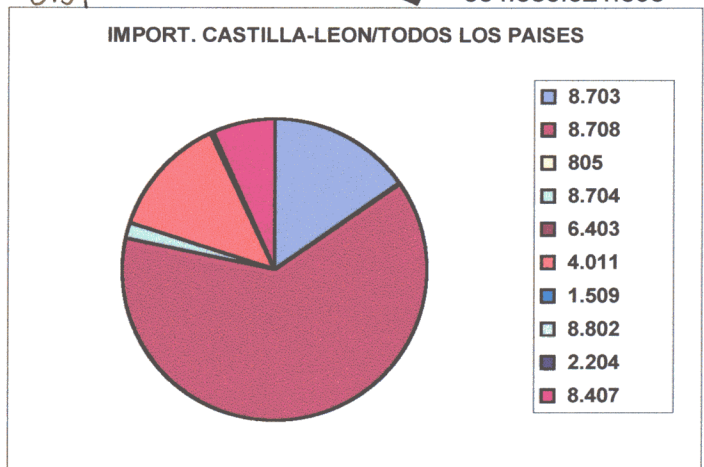

CASTILLA-LEON

C.XXVI

EXPORTACION

IMPORTACION

PARTIDAS	UNION EUROPEA	TODOS LOS PAISES	PARTIDAS	UNION EUROPEA	TODOS LOS PAISES
8.703	352.519.244.977	362.044.557.332	8.703	45.883.903.286	46.134.153.236
8.708	52.530.535.682	56.452.455.871	8.708	191.629.495.248	192.656.218.787
805	85.538.208	91.137.576	805	355.359	2.849.102
8.704	36.526.503.874	38.555.245.465	8.704	4.596.078.945	4.661.757.111
6.403	27.735.150	84.413.467	6.403	53.655.967	56.163.610
4.011	47.681.359.340	62.998.245.474	4.011	38.785.930.901	40.221.582.910
1.509	48.008.410	53.126.730	1.509		
8.802			8.802		
2.204	1.658.701.265	4.057.326.074	2.204	106.683.590	140.999.349
8.407	74.069.151.852	79.872.249.524	8.407	20.688.387.019	20.707.197.588
TOTAL	565.146.778.758	604.208.757.513		301.744.490.315	304.580.921.693

G.56

G.57

UNION EUROPEA
565.146.778.758
301.744.490.315

TODOS LOS PAISES
604.208.757.513
304.580.921.693

G.58

G.59

Fuente: Dptº de Aduanas. Elaboración propia.