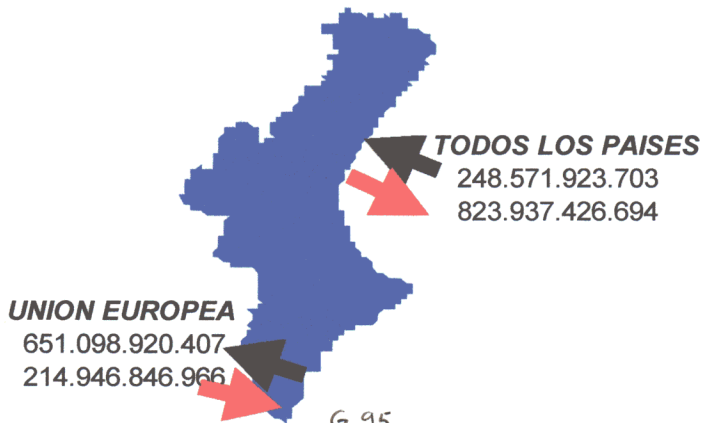

VALENCIA

EXPORTACION			IMPORTACION		
PARTIDAS	UNION EUROPEA	TODOS LOS PAISES	PARTIDAS	UNION EUROPEA	TODOS LOS PAISES
8.703	230.789.874.991	257.093.947.938	8.703	100.182.442.912	100.817.747.670
8.708	43.547.341.787	51.308.549.282	8.708	81.012.489.295	82.429.013.746
805	184.560.472.715	223.394.285.899	805	248.101.294	25.211.835.331
8.704	109.103.296	546.510.853	8.704	13.307.640.884	13.350.803.563
6.403	109.945.881.577	196.801.577.890	6.403	1.161.171.053	5.443.786.098
4.011	119.247.569	181.306.132	4.011	3.839.373.814	5.412.285.231
1.509	5.677.076.563	6.226.643.863	1.509	137.426.767	166.339.459
8.802	72.795.450	72.795.450	8.802	9.070.270.684	9.397.761.398
2.204	11.798.609.249	20.156.794.334	2.204	335.801.211	337.600.744
8.407	64.478.517.210	68.155.015.053	8.407	5.652.129.052	6.004.750.463
TOTAL	651.098.920.407	823.937.426.694		214.946.846.966	248.571.923.703

G.93

Fuente: Dpt° de Aduanas. Elaboración propia.