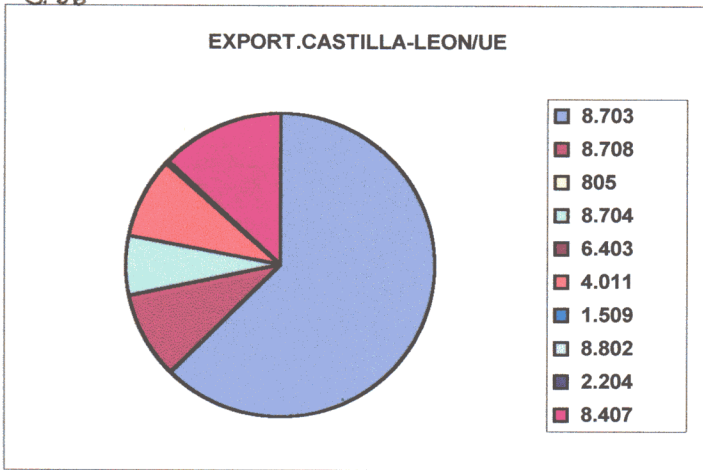

CASTILLA-LEON

C.XXVI

EXPORTACION

IMPORTACION

PARTIDAS	UNION EUROPEA	TODOS LOS PAISES	PARTIDAS	UNION EUROPEA	TODOS LOS PAISES
8.703	352.519.244.977	362.044.557.332	8.703	45.883.903.286	46.134.153.236
8.708	52.530.535.682	56.452.455.871	8.708	191.629.495.248	192.656.218.787
805	85.538.208	91.137.576	805	355.359	2.849.102
8.704	36.526.503.874	38.555.245.465	8.704	4.596.078.945	4.661.757.111
6.403	27.735.150	84.413.467	6.403	53.655.967	56.163.610
4.011	47.681.359.340	62.998.245.474	4.011	38.785.930.901	40.221.582.910
1.509	48.008.410	53.126.730	1.509		
8.802			8.802		
2.204	1.658.701.265	4.057.326.074	2.204	106.683.590	140.999.349
8.407	74.069.151.852	79.872.249.524	8.407	20.688.387.019	20.707.197.588
TOTAL	565.146.778.758	604.208.757.513		301.744.490.315	304.580.921.693

G.56