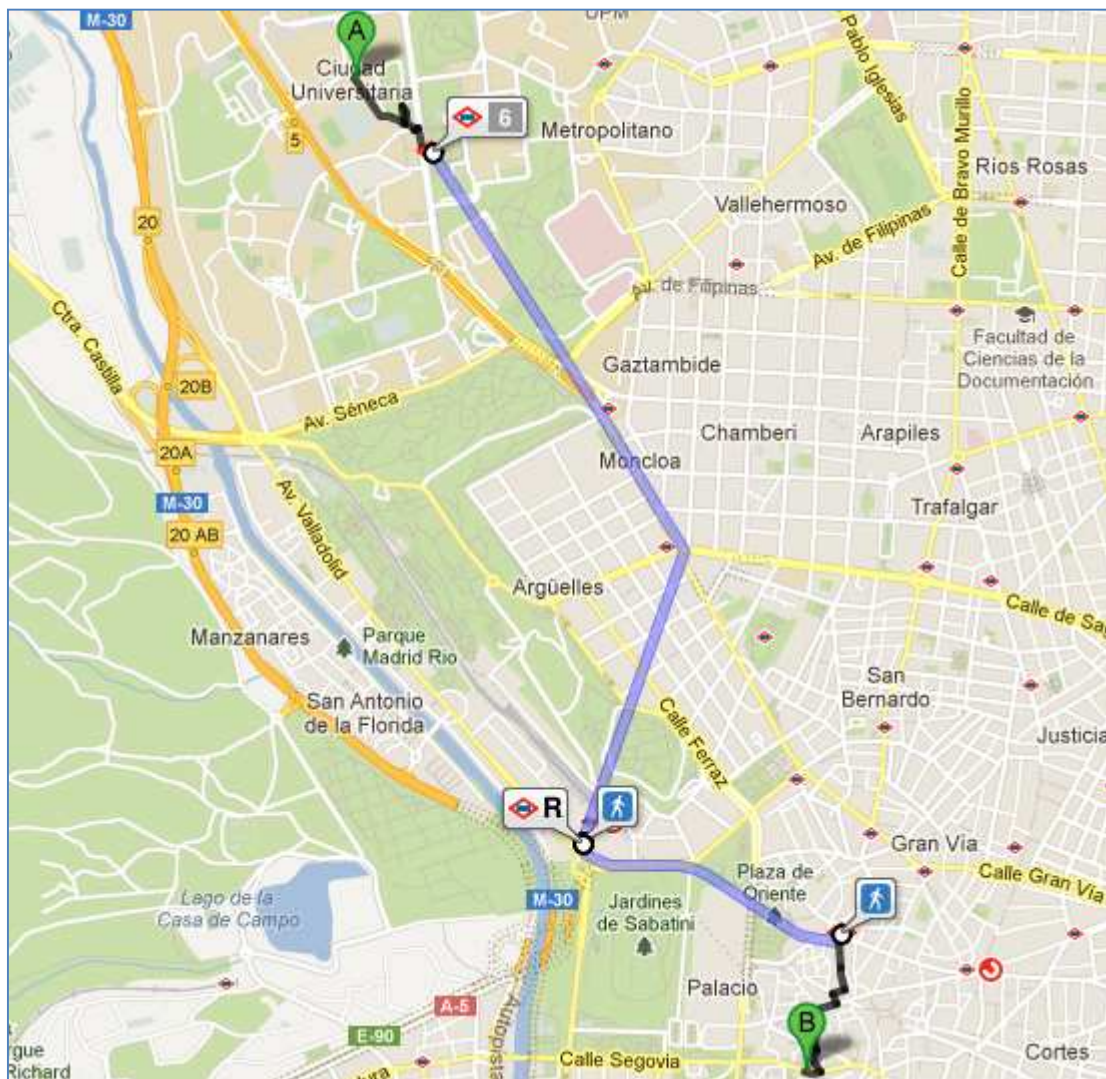

CONFERENCE DINNER*:

**Supported by Grupo Especializado de Física Atómica y Molecular (RSEF)*

Palacio de Anglona Restaurant

[Calle Segovia, 13 28005 Madrid](#)

How to get there?

- Go to station Metro Ciudad Universitaria. Take the line 6 Circular (Anden-1) to station Principe Pio.
- Take the line RAMAL (Sentido Opera) to station Opera. (Service Timetable 6:00 am - 1:30 am)

Once you get off the subway, you have a nice walk (8 min) according to the following map: